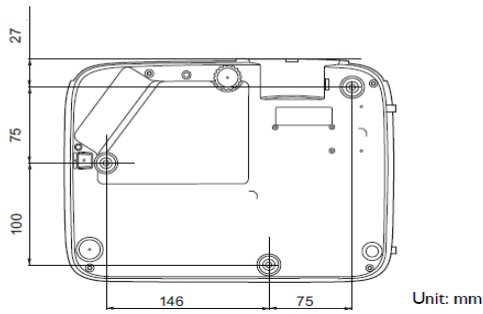

Connectivity

	Qty	
1	HDMI-1	1
2	HDMI-2	1
3	USB TypeA (1.5A power)	1
4	USB Type min B (For FW upgrade)	1
5	Computer In (D-sub 15pin, Female)	1
6	Monitor out (D-sub 15pin, Female)	1
7	RS232 In (D-sub 9pin, male)	1
8	LAN (RJ45) (Control & FW Upgrade)	NA
9	DC 12V Trigger (3.5mm Jack)	NA
10	Composite Video (RCA)	1
11	S-Video	1
12	Audio in (mini jack)	1
13	Audio out (mini jack)	1
14	Audio L/R in (RCA)	NA
15	Microphone in (Mini jack)	NA
16	IR Receiver (Front+Top)	2
17	Kensington anti-theft lock slot	1

Installation

Ceiling/Wall mount installation diagram

Ceiling/Wall mount screw: M4
(Max L = 25 mm; Min L = 20 mm)